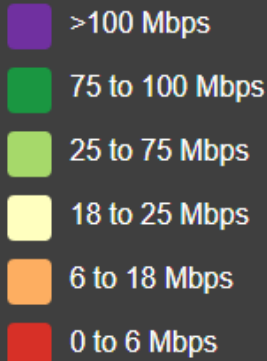

Interact with the Map!

Map Legend – shows what the internet speed range is for each color on the map; applies to both download and upload speeds

Filters for the SpeedUpAmerica Results Map

Internet Service Providers:

Type:

- click on the dropdown box
- select which type of speed you want to view (download or upload)
- you may change this without changing your other preferences

The filter interface includes three sections: